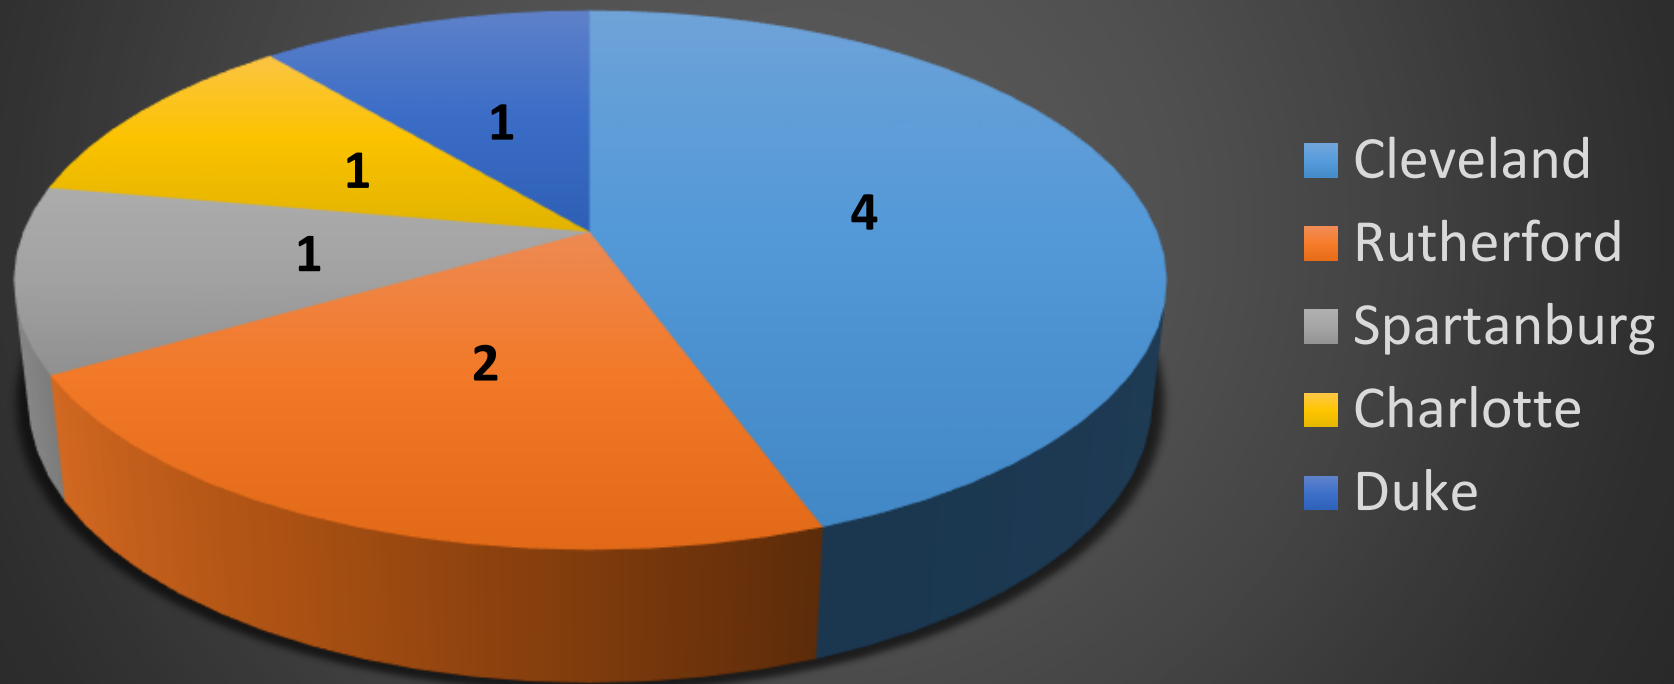

## Rutherford County - COVID-19

Updated: 05-11-20

■ Quarantined   ■ Hospitalized   ■ Out of Quarantine   ■ Deceased

# CURRENT HOSPITALIZATIONS

# ETHNICITY DISTRIBUTION