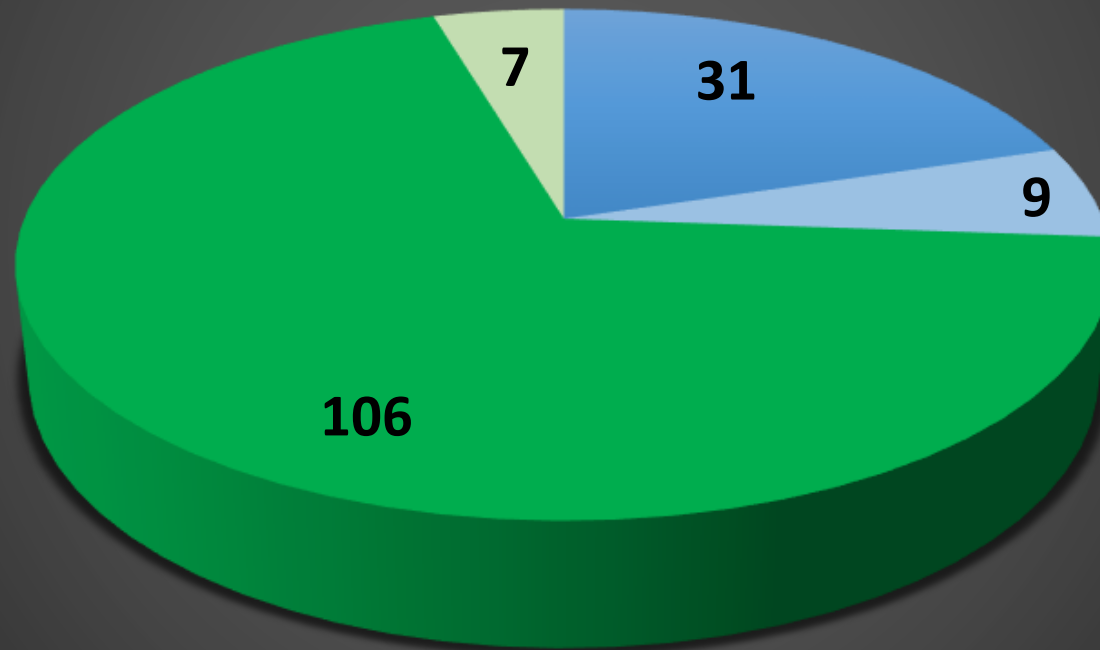

STATUS OF POSITIVE CASES

Rutherford County - COVID-19

Updated: 05-11-20

■ Quarantined   ■ Hospitalized   ■ Out of Quarantine   ■ Deceased