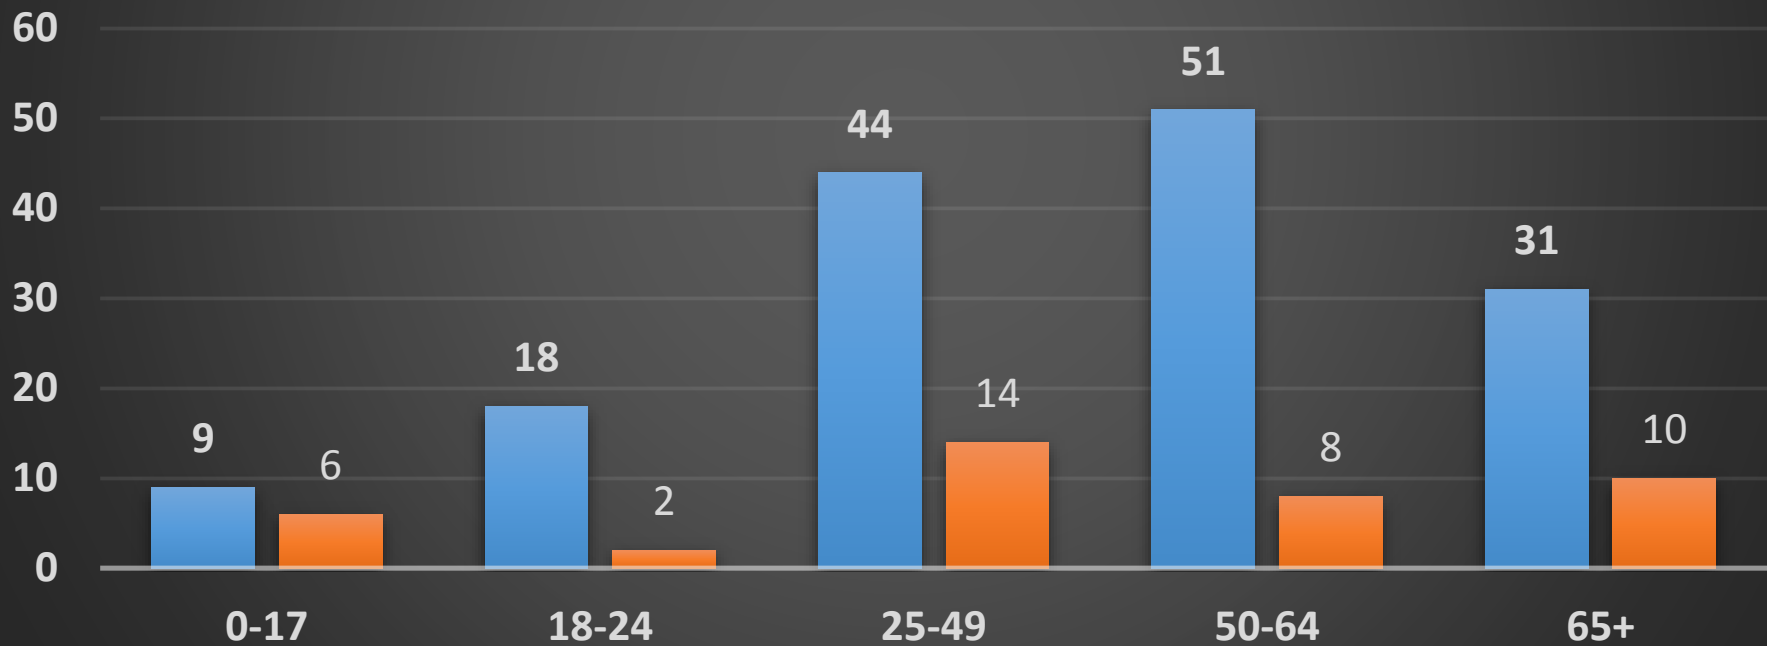

AGE RANGES

Rutherford County - COVID-19

Updated: 05-11-20

■ Total Positives ■ Active Positives