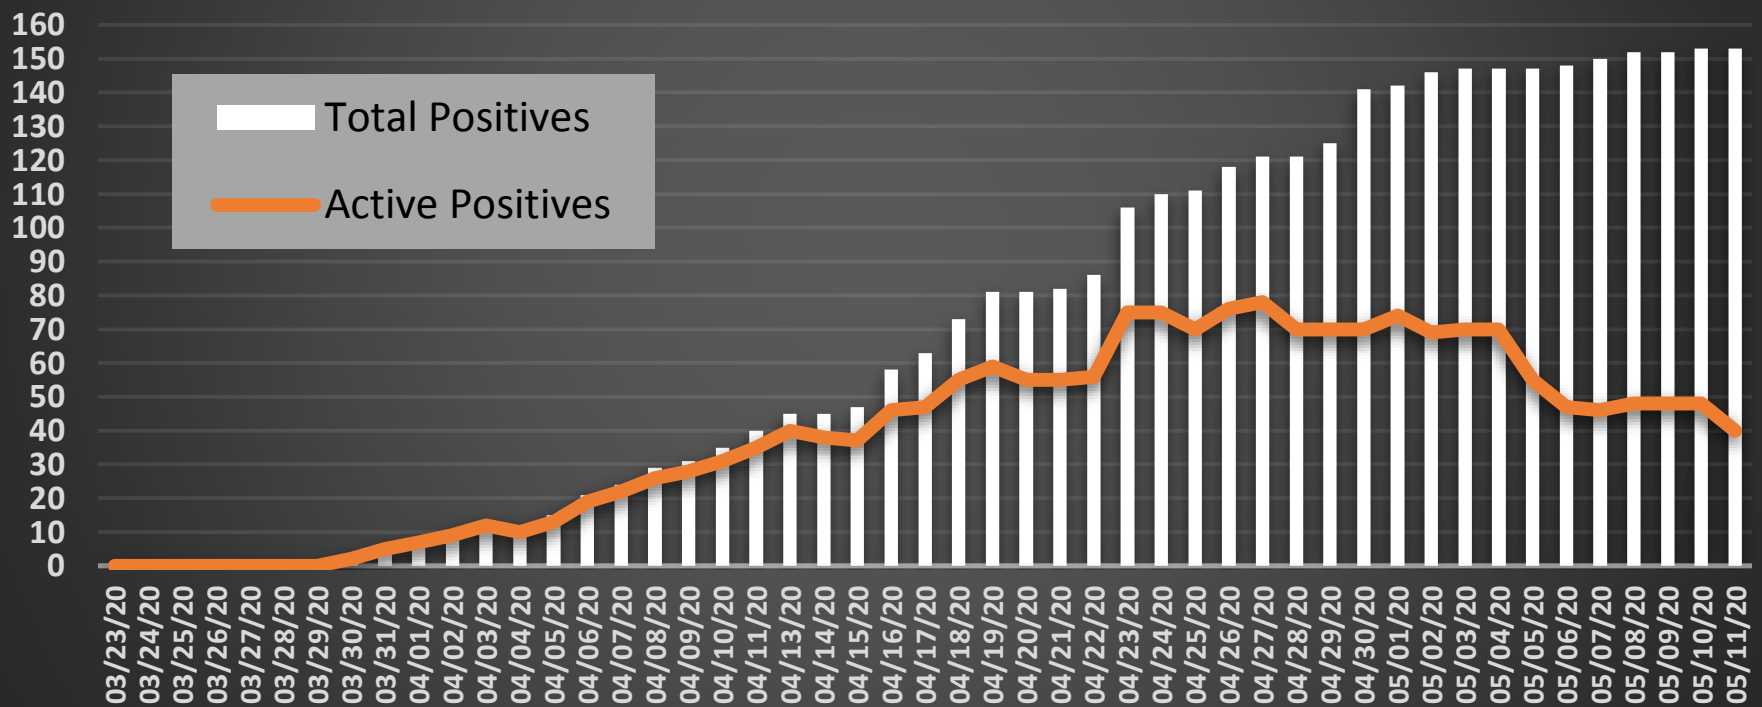

COVID-19 DAILY STATISTICS

RUTHERFORD COUNTY

Data Source: Foothills Health District

MAY 11, 2020

Total Tested	1415
Total Negative Tests	1112
Total Pending Tests	150
Total Positive Tests	153
Households Affected	94

Breakdown of Positive Tests

Quarantined at Home	31
Quarantined at Hospital	9

Total Active Positives **40**

Out of Quarantine 106

Deceased - Total 7

Ages (50-64) 2

Ages (65+) 5

28043 (Forest City) 1

28139 (Rutherfordton) 4

28160 (Spindale) 2

Female 84

Male 69

Ages (0-17) 9

Ages (18-24) 18

Ages (25-49) 44

Ages (50-64) 51

Ages (65+) 31

28018 (Bostic) 4

28040 (Ellenboro) 8

28043 (Forest City) 34

28114 (Mooresboro) 5

28139 (Rutherfordton) 60

28160 (Spindale) 28

28167 (Union Mills) 11

28746 (Lake Lure) 3

American Indian 2

Black 56

Hispanic 4

White 91

The number of quarantined positives is not the total number of quarantined individuals in the county. This number does not include the positive individuals' household or other close contacts that are also under quarantine.

TOTAL VS. ACTIVE POSITIVE CASES

Rutherford County - COVID-19