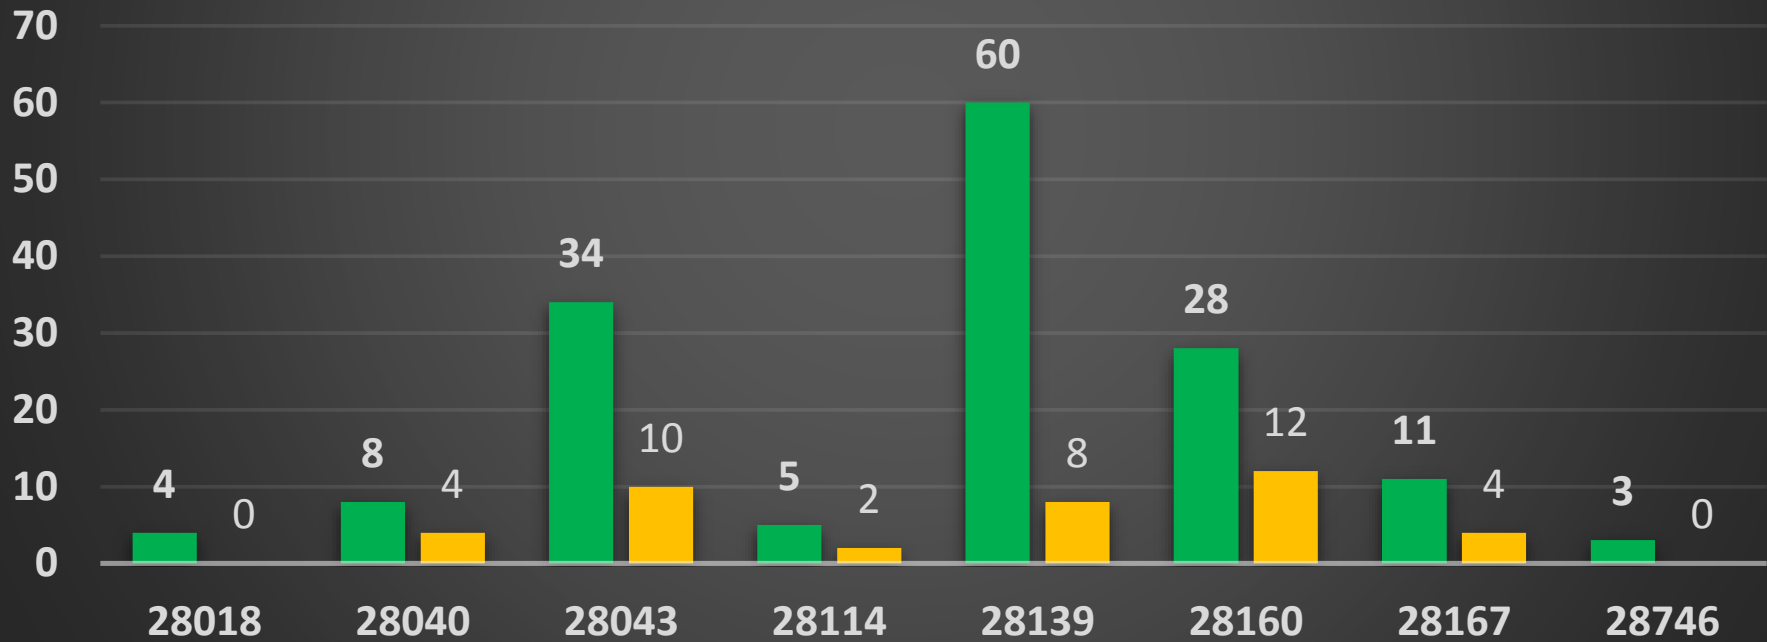

ZIP CODE DISTRIBUTION

Rutherford County - COVID-19

Updated: 05-11-20

■ Total Positives ■ Active Positives